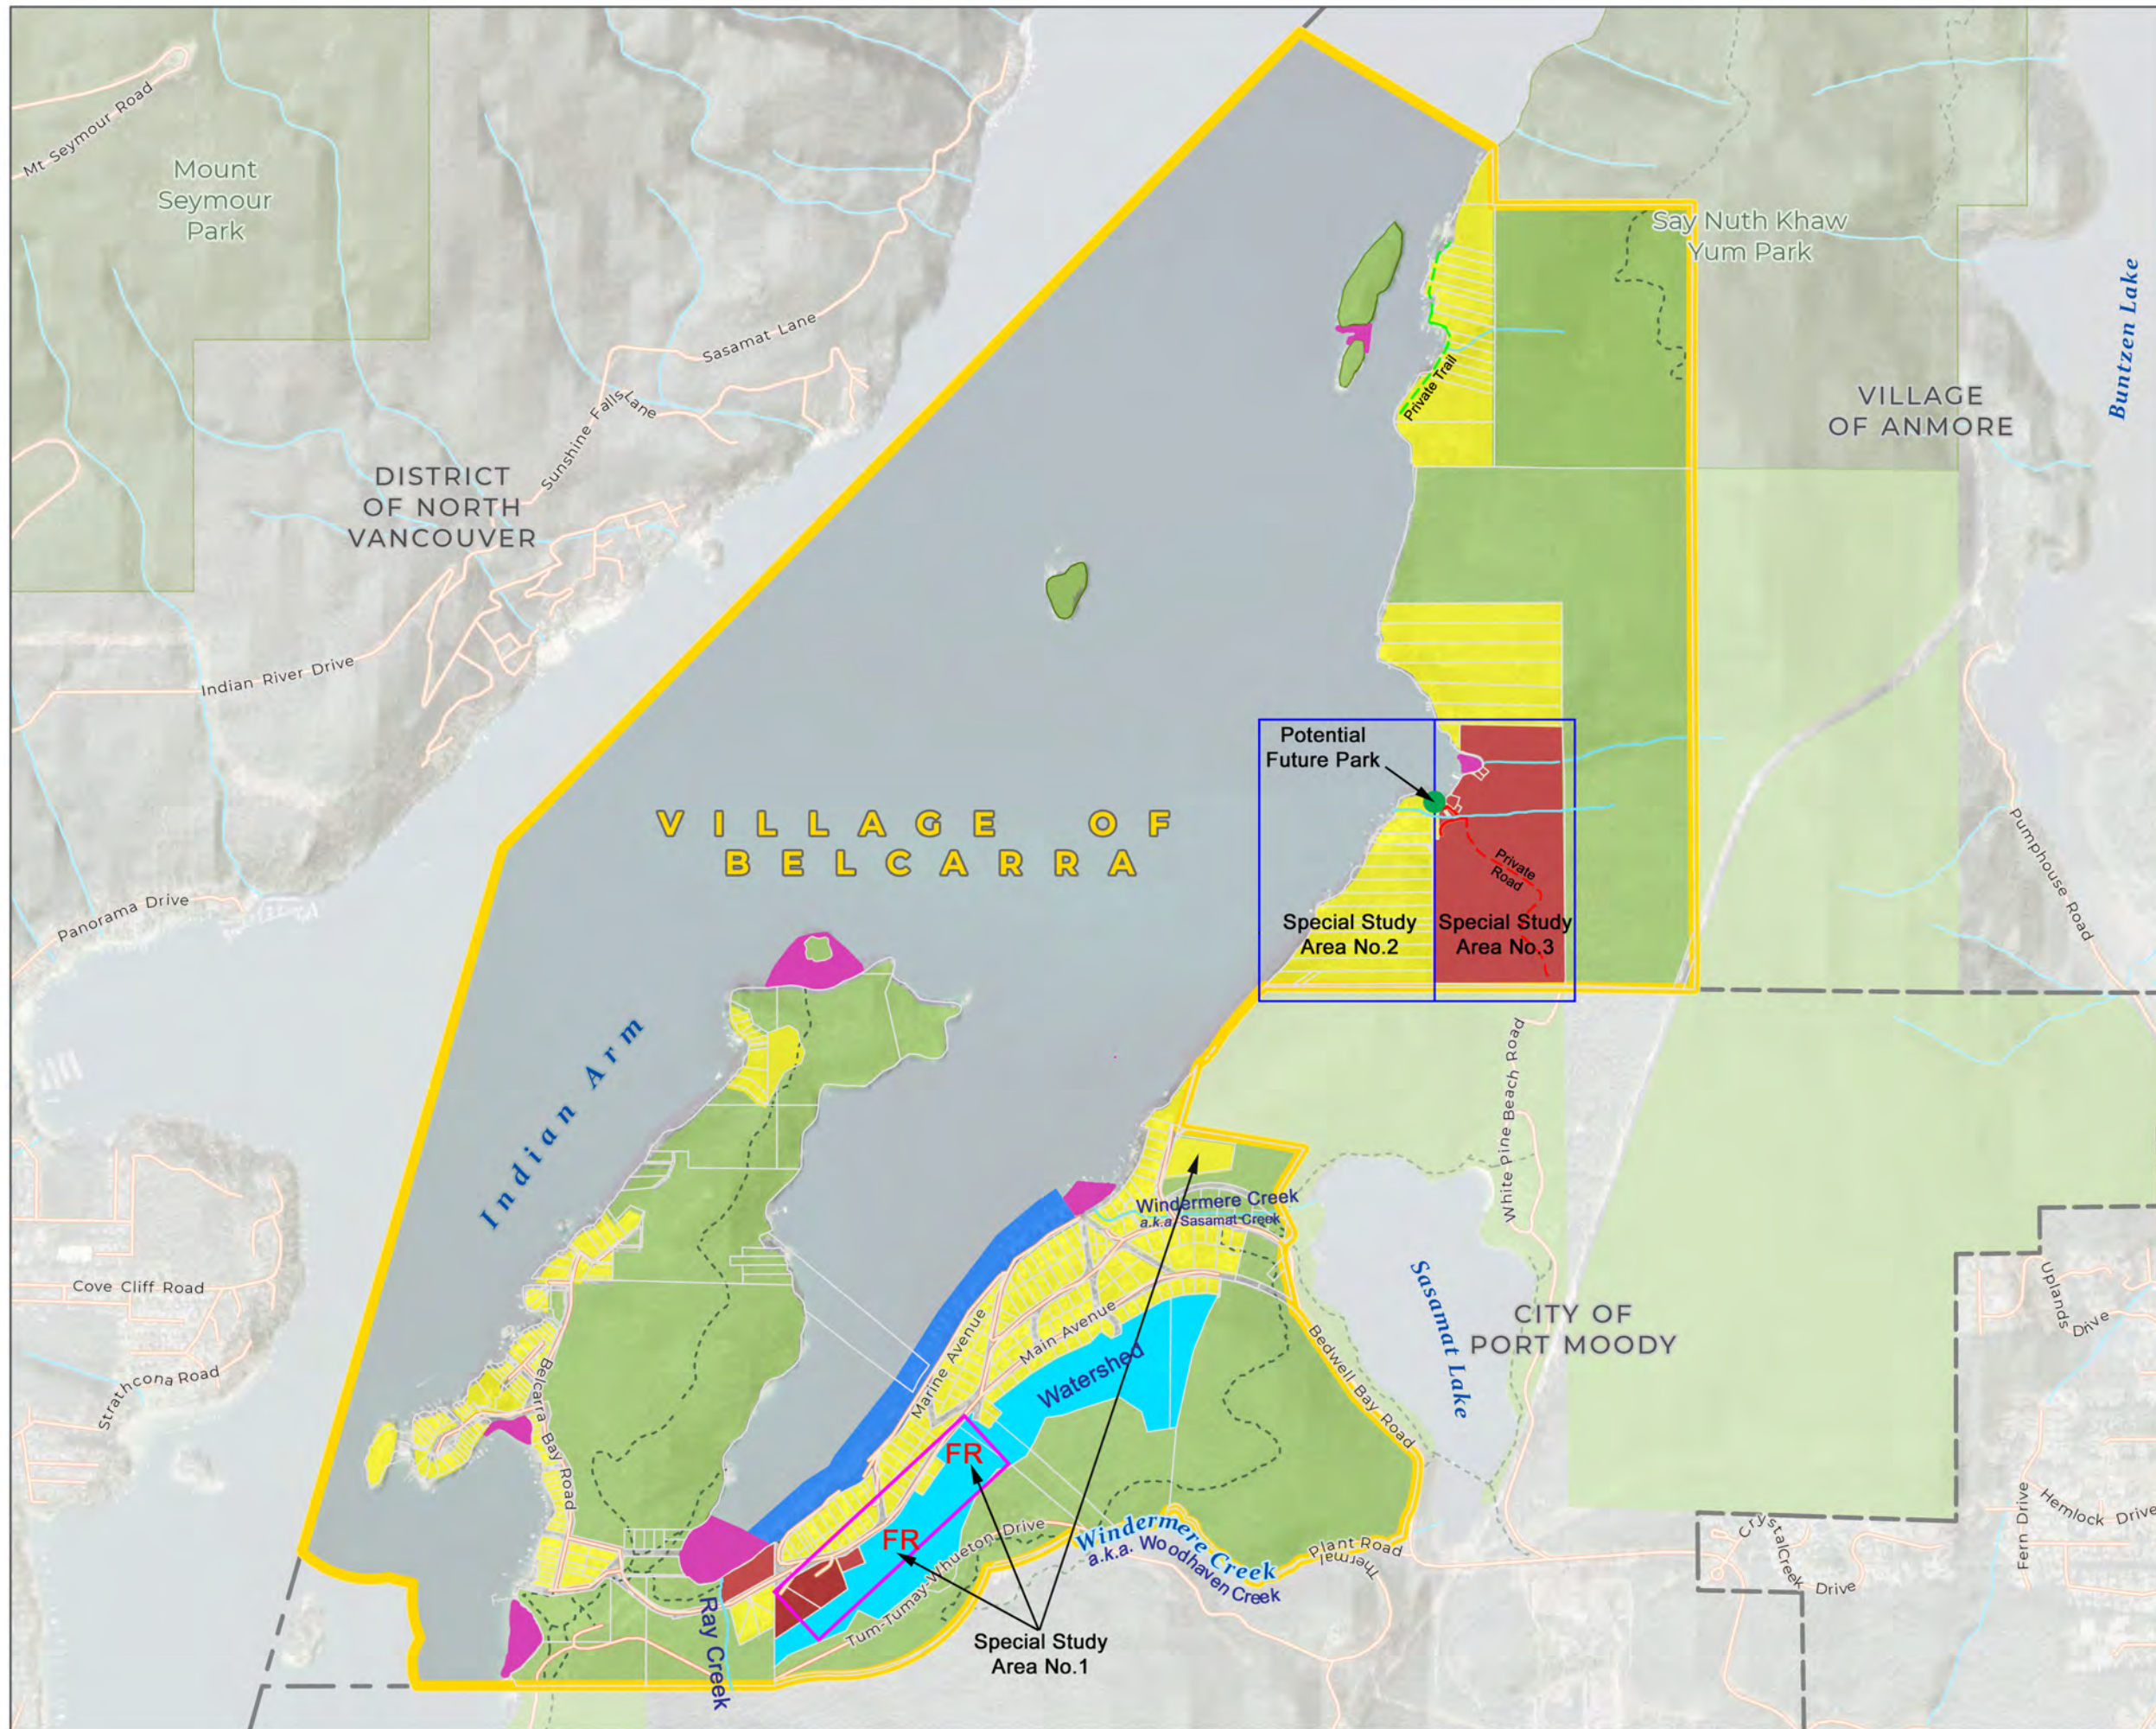

Official Community Plan
Land Use Designation Map

Legend

- Village of Belcarra Municipal Boundary
- Municipal Boundaries
- R - Residential
- CL - Civic Institutional
- CN - Civic Marine (VFPA Jurisdiction)
- VFPA Environmentally Sensitive Area
- P - Conservation and Recreation
- W - Watershed
- Private Road
- Private Trail
- Pedestrian/Hiking Trail
- FR - Future Residential

FIGURE 9