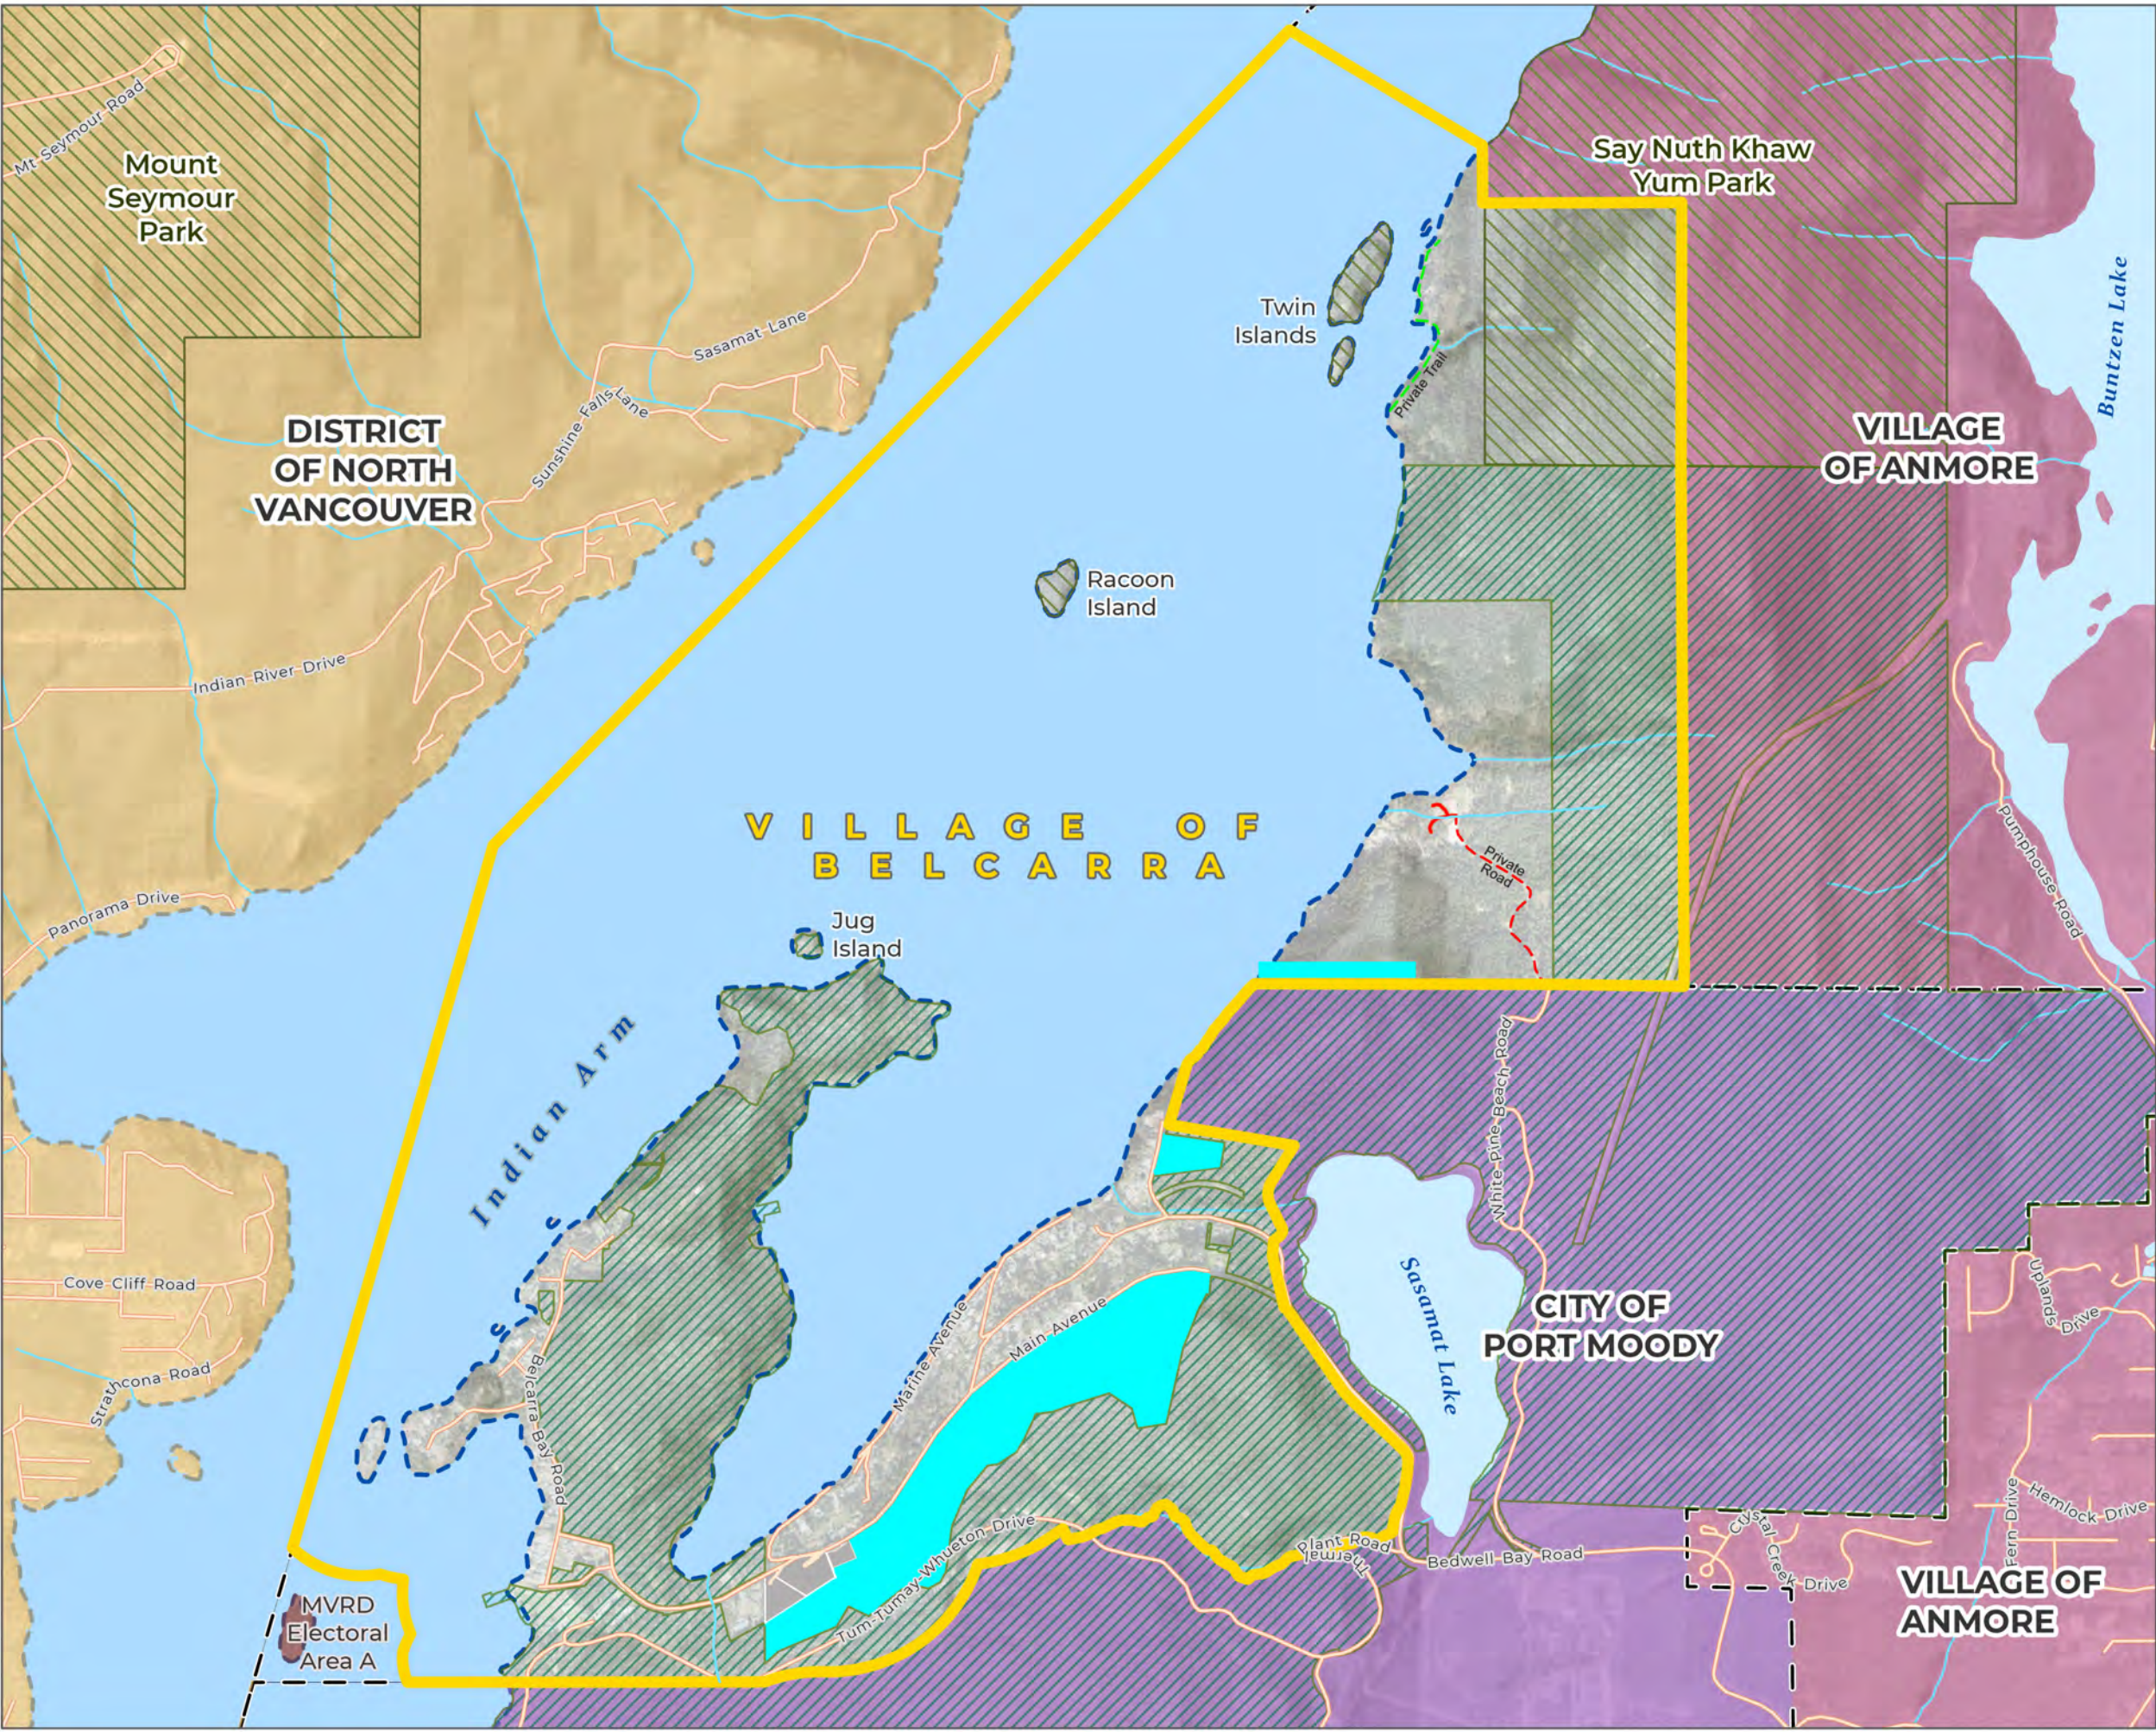

Official Community Plan
Neighbouring Jurisdictions

Legend

- Village of Belcarra Municipal Boundary
- Provincial Parks
- VFP Jurisdiction
- City of Port Moody
- Village of Anmore
- District of North Vancouver
- MVRD Electoral Area A
- t̄m̄t̄m̄ix̄*t̄ən / Belcarra Regional Park
- Provincial Crown Land

FIGURE 3