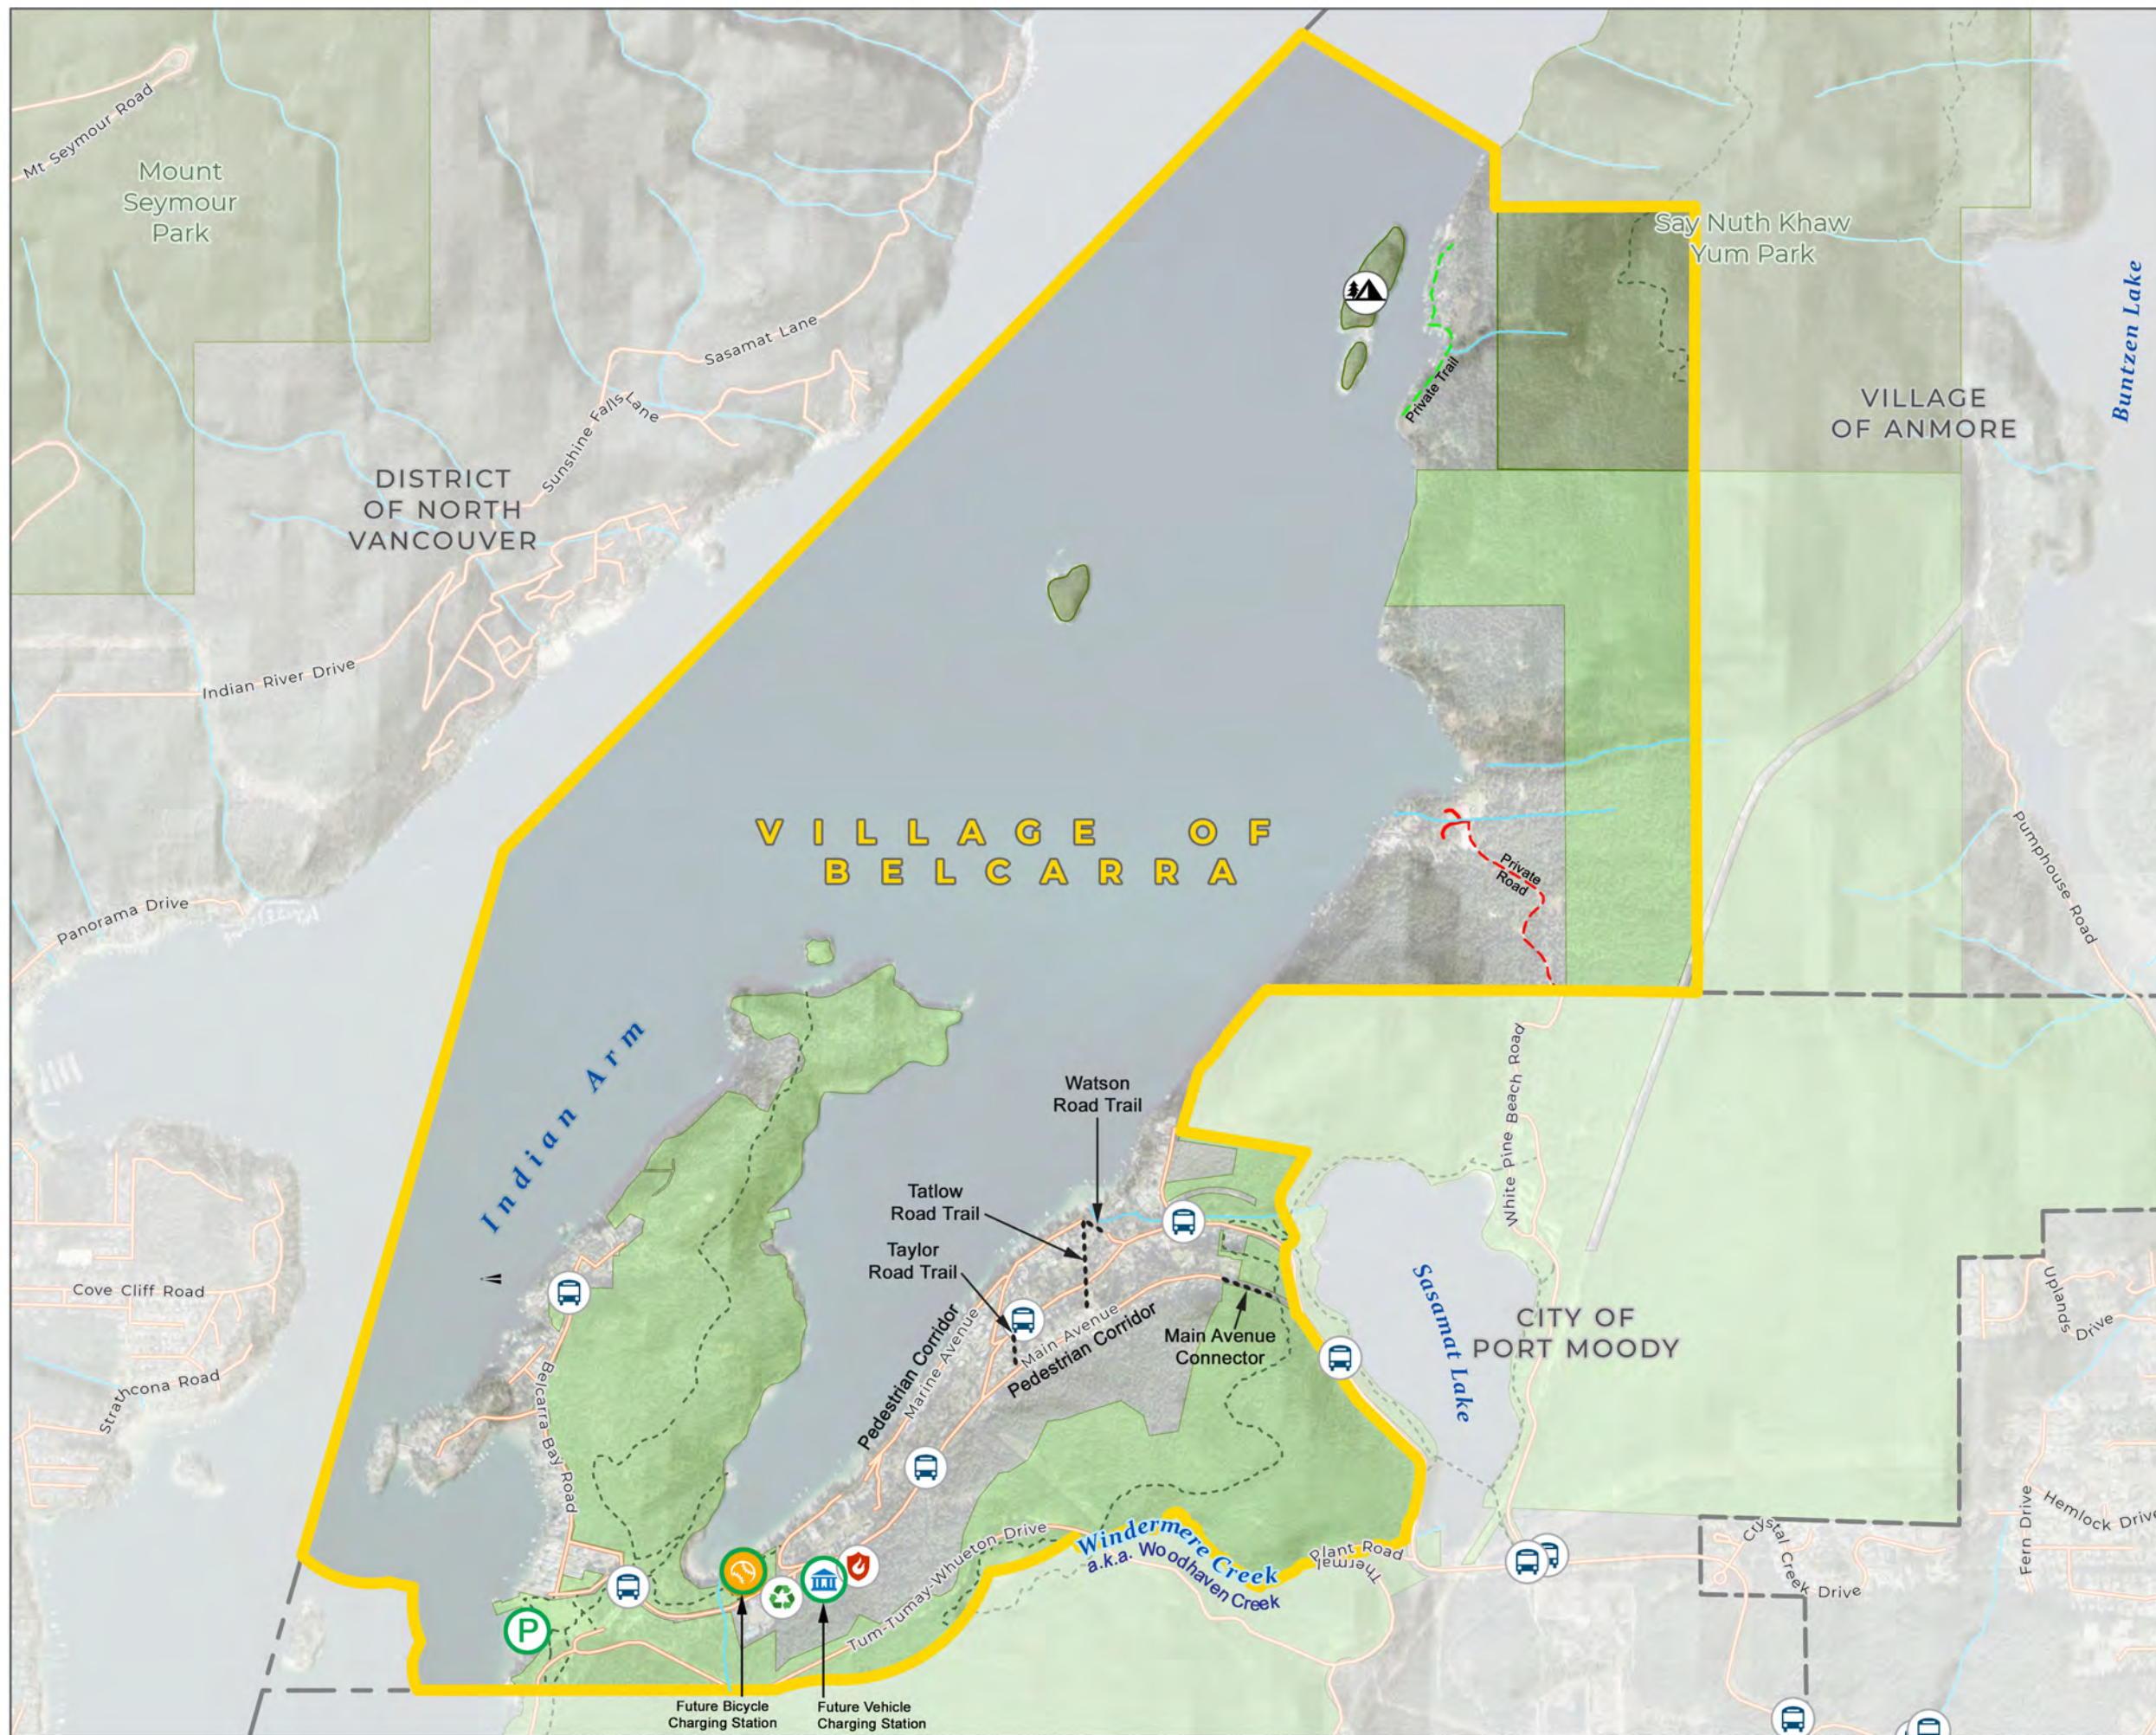

Official Community Plan Community Facilities

Legend

-  Village of Belcarra Municipal Boundary
-  Provincial Parks
-  Municipal Boundaries
-  Belcarra Municipal Hall
-  Waste and Recycling Depot
-  Sasamat Volunteer Fire Department
-  Transit Stops and Community Message Boards (located at the Transit Stops)
-  Provincial Camp Site
-  Metro Vancouver Park Facilities (Wharf, Picnic Shelters, Playground)
-  Belcarra Multi-Court Facility
-  tæmtæmix*ten / Belcarra Regional Park
-  Metro Vancouver & BC Parks Pedestrian/Hiking trail
-  Belcarra Community Trails

FIGURE 10